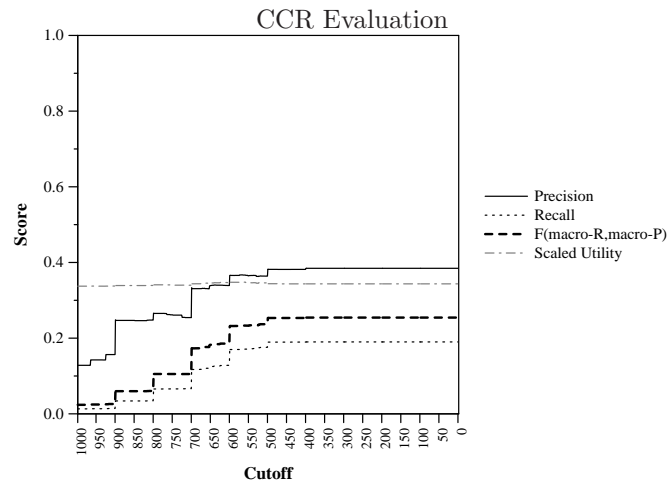

Run ID:	BM-TF
Task:	kba-ccr-2014
Run Type:	manual
Corpus:	kba-streamcopus-2014-v0.3.0-kba-filtered

Score at Cutoff (averaged over topics)

Difference from median max F per topic