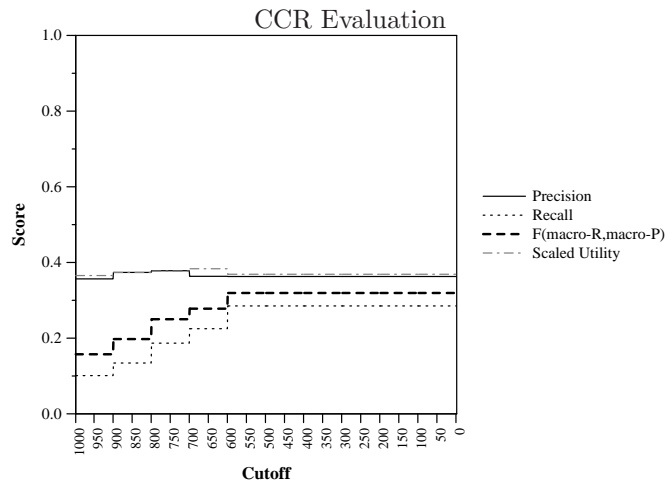

Run ID:	mean-stat
Task:	kba-ccr-2014
Run Type:	automatic
Corpus:	kba-streamcorpus-2014-v0.3.0-kba-filtered

Score at Cutoff (averaged over topics)

Difference from median max F per topic