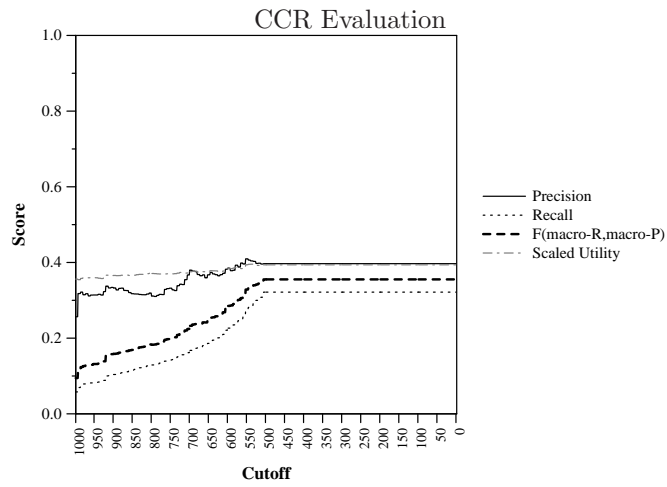

Run ID:	mean-dyn-g06
Task:	kba-ccr-2014
Run Type:	automatic
Corpus:	kba-streamcorpus-2014-v0.3.0-kba-filtered

Score at Cutoff (averaged over topics)

Difference from median max F per topic