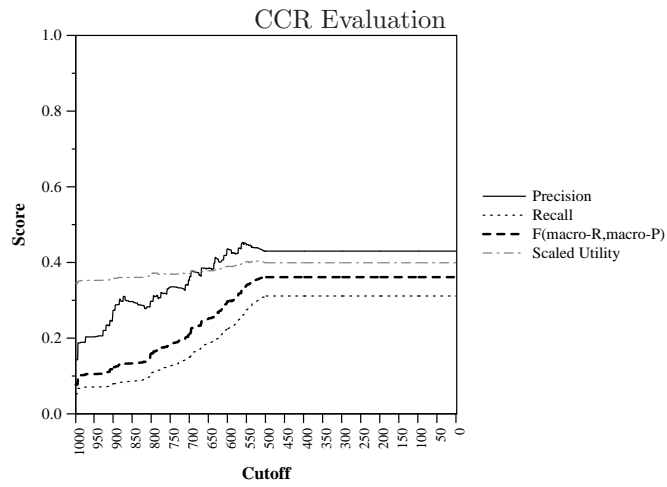

| | |
|-----------|---|
| Run ID: | f-mean-stat |
| Task: | kba-ccr-2014 |
| Run Type: | automatic |
| Corpus: | kba-streamcorpus-2014-v0.3.0-kba-filtered |

Score at Cutoff (averaged over topics)

Difference from median max F per topic