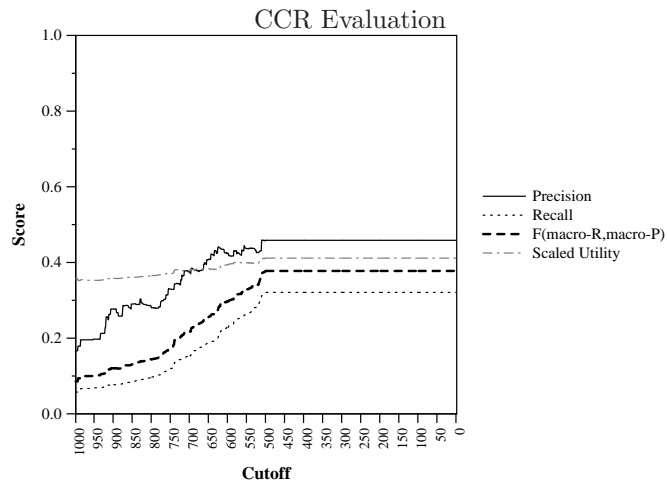

Run ID:	f-mean-dyn
Task:	kba-ccr-2014
Run Type:	automatic
Corpus:	kba-streamcorpus-2014-v0.3.0-kba-filtered

Score at Cutoff (averaged over topics)

Difference from median max F per topic