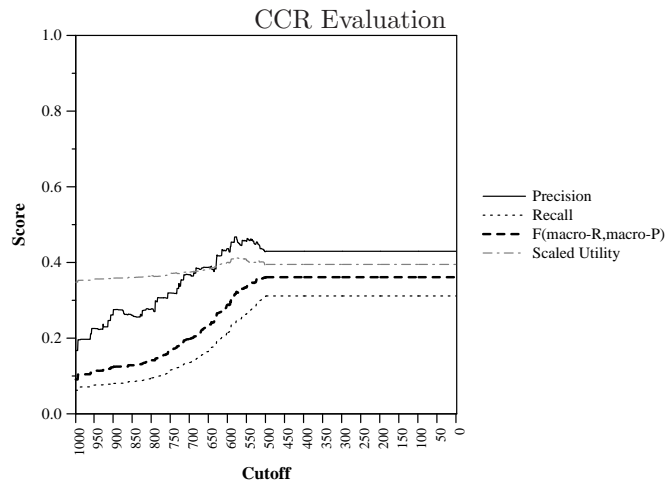

Run ID:	f-emb-pos
Task:	kba-ccr-2014
Run Type:	automatic
Corpus:	kba-streamcorpus-2014-v0.3.0-kba-filtered

Score at Cutoff (averaged over topics)

Difference from median max F per topic