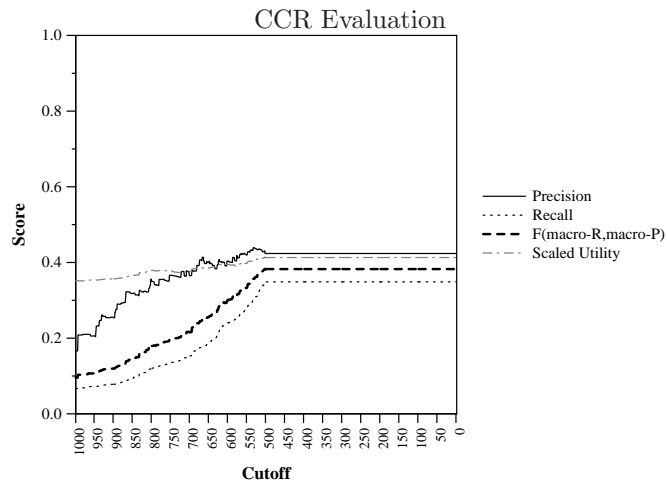

Run ID:	f-emb-comb
Task:	kba-ccr-2014
Run Type:	automatic
Corpus:	kba-streamcorpus-2014-v0.3.0-kba-filtered

Score at Cutoff (averaged over topics)

Difference from median max F per topic