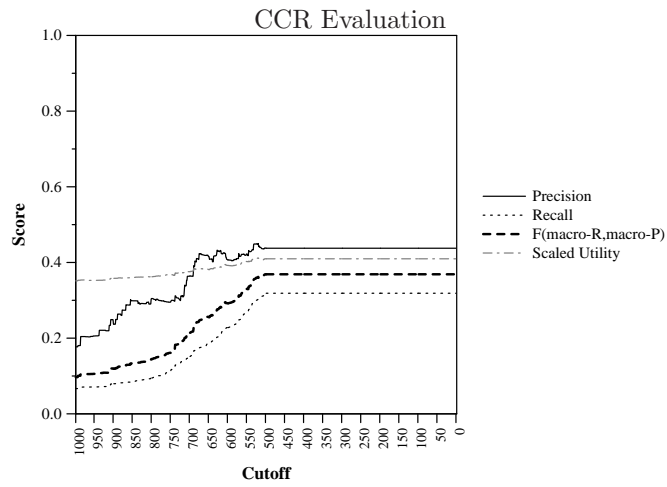

Run ID:	f-clust-stat
Task:	kba-ccr-2014
Run Type:	automatic
Corpus:	kba-streamcorpus-2014-v0.3.0-kba-filtered

Score at Cutoff (averaged over topics)

Difference from median max F per topic