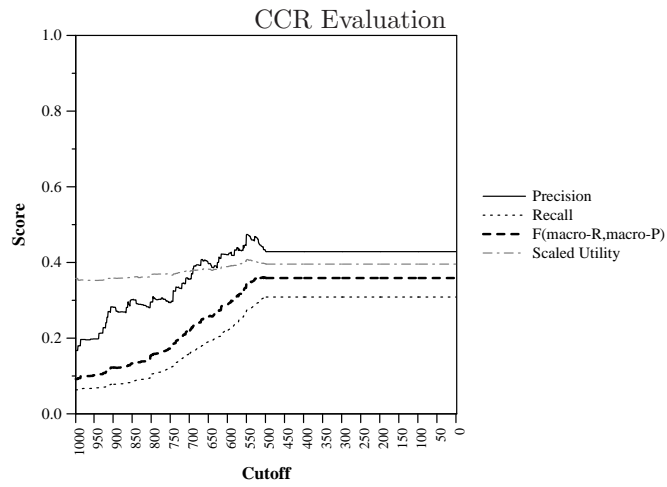

Run ID:	f-clust-dyn
Task:	kba-ccr-2014
Run Type:	automatic
Corpus:	kba-streamcorpus-2014-v0.3.0-kba-filtered

Score at Cutoff (averaged over topics)

Difference from median max F per topic