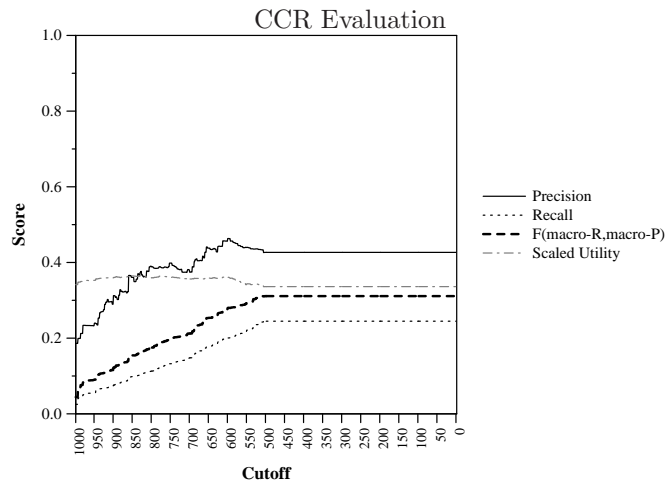

Run ID:	f-basic-single
Task:	kba-ccr-2014
Run Type:	automatic
Corpus:	kba-streamcorpus-2014-v0.3.0-kba-filtered

Score at Cutoff (averaged over topics)

Difference from median max F per topic