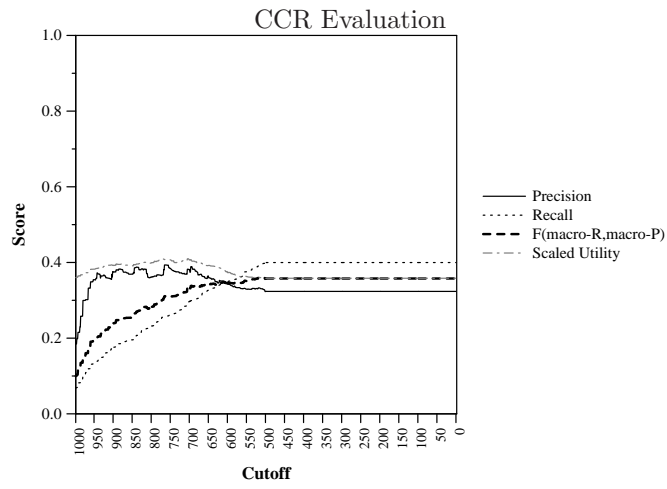

Run ID:	f-basic-multi
Task:	kba-ccr-2014
Run Type:	automatic
Corpus:	kba-streamcorpus-2014-v0.3.0-kba-filtered

Score at Cutoff (averaged over topics)

Difference from median max F per topic