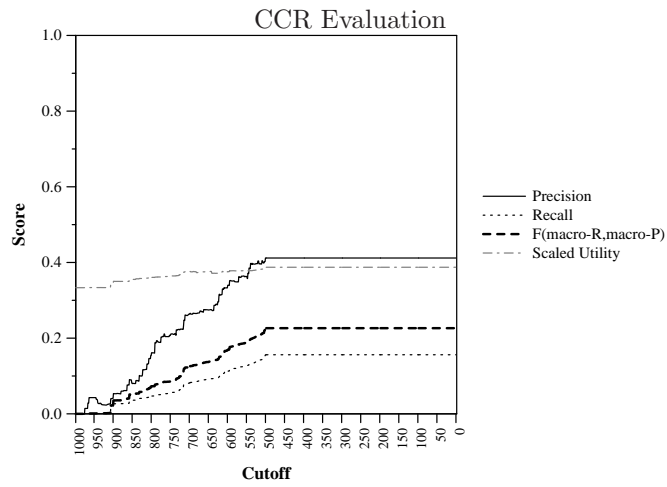

Run ID:	embedding-pos
Task:	kba-ccr-2014
Run Type:	automatic
Corpus:	kba-streamcorpus-2014-v0.3.0-kba-filtered

Score at Cutoff (averaged over topics)

Difference from median max F per topic