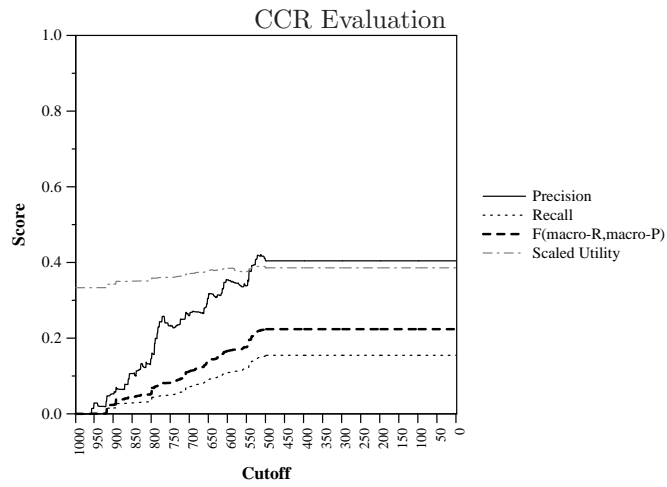

Run ID:	embedding-comb
Task:	kba-ccr-2014
Run Type:	automatic
Corpus:	kba-streamcorpus-2014-v0.3.0-kba-filtered

Score at Cutoff (averaged over topics)

Difference from median max F per topic