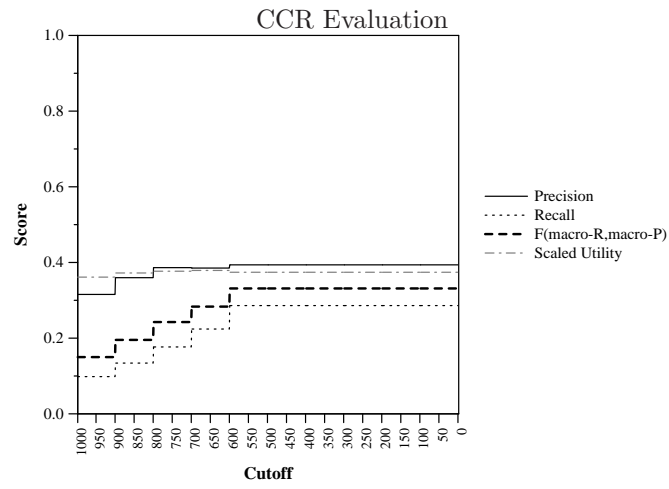

Run ID:	clu-stat-a08
Task:	kba-ccr-2014
Run Type:	automatic
Corpus:	kba-streamcorpus-2014-v0.3.0-kba-filtered

Score at Cutoff (averaged over topics)

Difference from median max F per topic