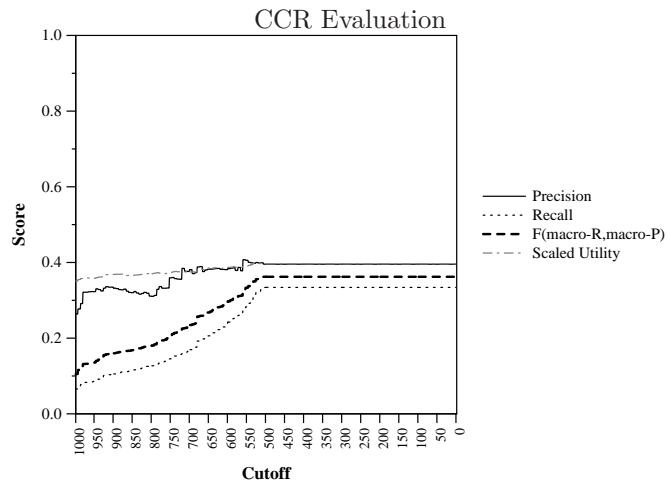

Run ID:	clu-dyn-a08-g04
Task:	kba-ccr-2014
Run Type:	automatic
Corpus:	kba-streamcorpus-2014-v0.3.0-kba-filtered

Score at Cutoff (averaged over topics)

Difference from median max F per topic