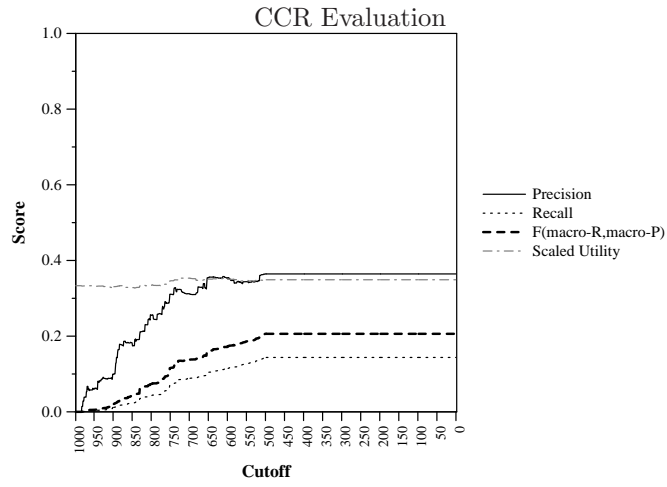

Run ID:	basic-single
Task:	kba-ccr-2014
Run Type:	automatic
Corpus:	kba-streamcorpus-2014-v0.3.0-kba-filtered

Score at Cutoff (averaged over topics)

Difference from median max F per topic