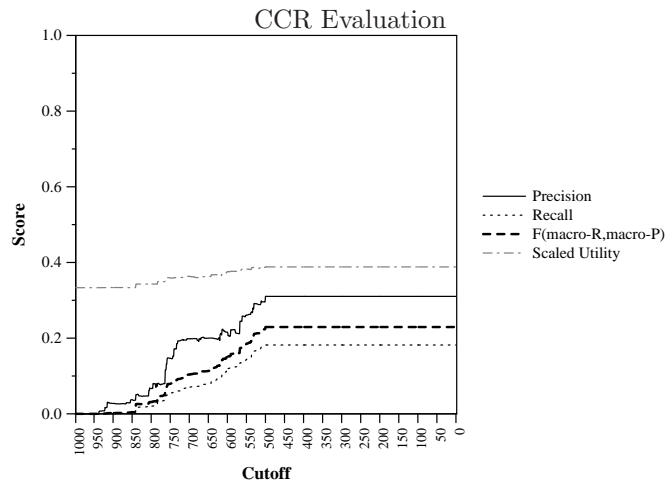

Run ID:	basic-multitask
Task:	kba-ccr-2014
Run Type:	automatic
Corpus:	kba-streamcorpus-2014-v0.3.0-kba-filtered

Score at Cutoff (averaged over topics)

Difference from median max F per topic