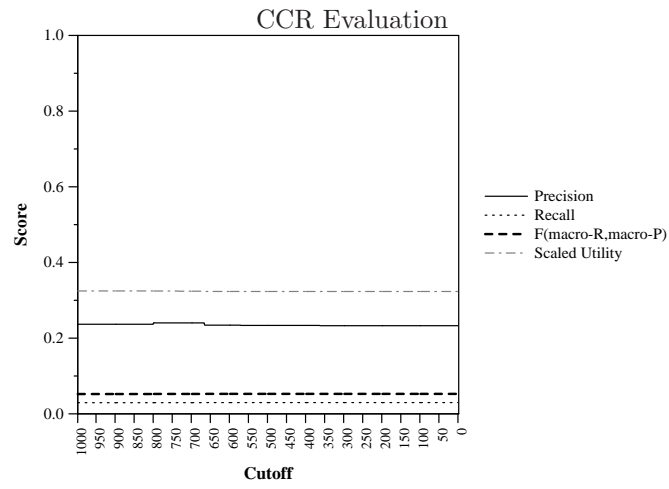

Run ID:	ssf-9
Task:	kba-ssf-2014
Run Type:	automatic
Corpus:	kba-streamcorpus-2014-v0.3.0

Score at Cutoff (averaged over topics)