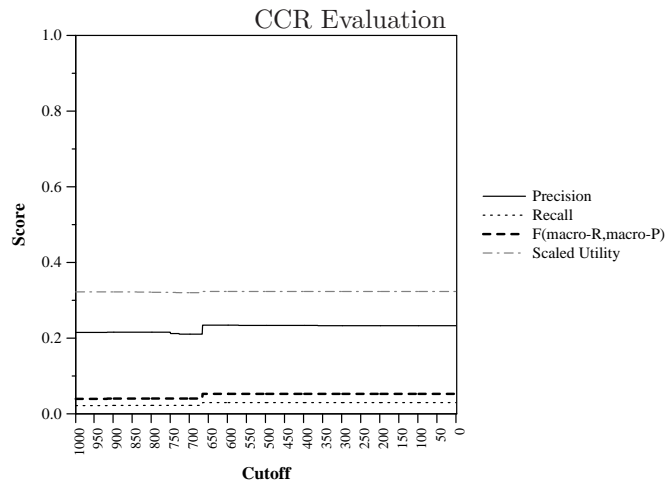

Run ID:	ssf-8
Task:	kba-ssf-2014
Run Type:	automatic
Corpus:	kba-streamcorpus-2014-v0.3.0

Score at Cutoff (averaged over topics)

Difference from median max F per topic