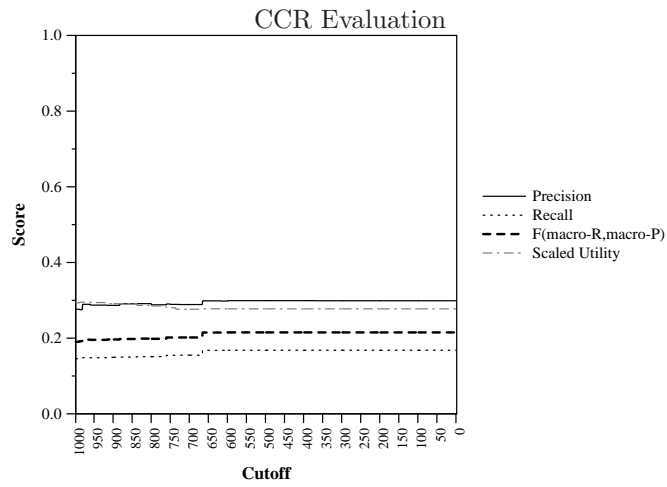

Run ID:	ssf-7
Task:	kba-ssf-2014
Run Type:	automatic
Corpus:	kba-streamcorpus-2014-v0.3.0

Score at Cutoff (averaged over topics)

Difference from median max F per topic