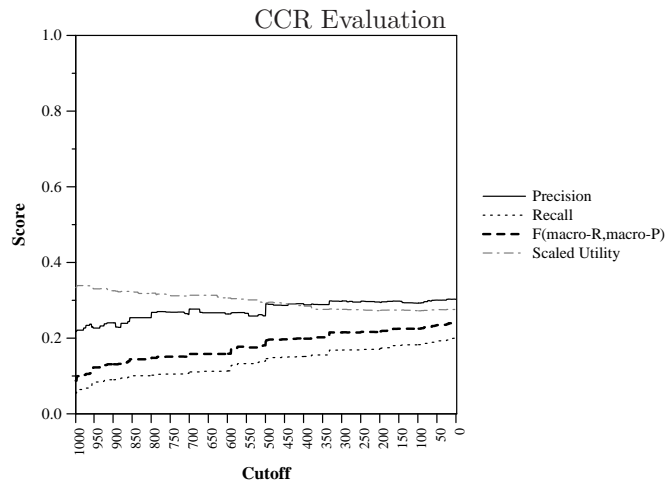

Run ID:	ssf-6
Task:	kba-ssf-2014
Run Type:	automatic
Corpus:	kba-streamcorpus-2014-v0.3.0

Score at Cutoff (averaged over topics)

Difference from median max F per topic