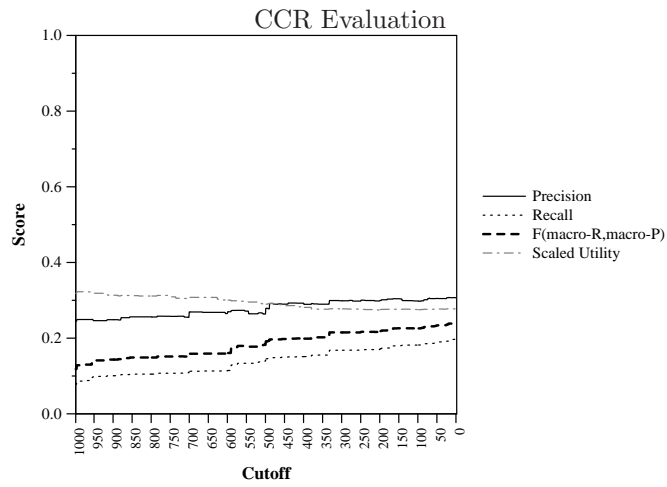

Run ID:	ssf-5
Task:	kba-ssf-2014
Run Type:	automatic
Corpus:	kba-streamcorpus-2014-v0.3.0

Score at Cutoff (averaged over topics)

Difference from median max F per topic