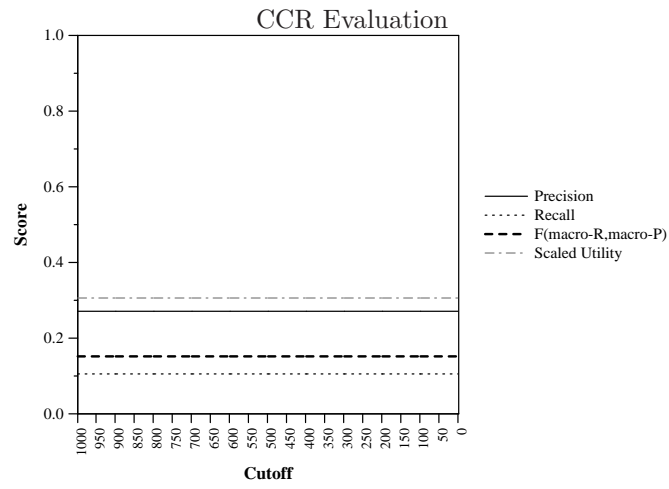

Run ID:	ssf-4
Task:	kba-ssf-2014
Run Type:	automatic
Corpus:	kba-streamcorpus-2014-v0.3.0

Score at Cutoff (averaged over topics)

Difference from median max F per topic