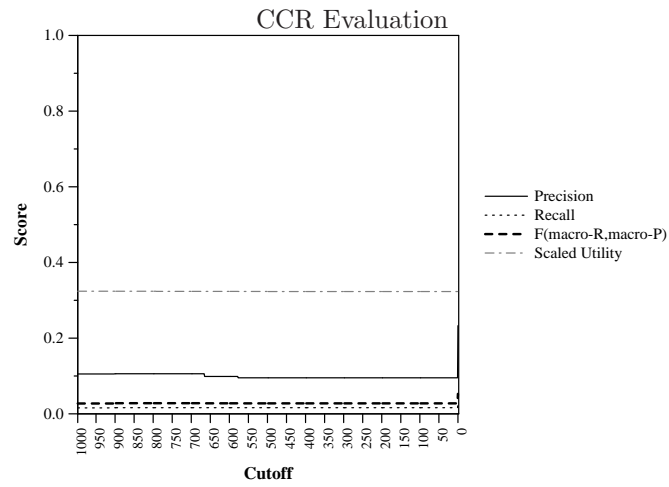

Run ID:	ssf-14
Task:	kba-ssf-2014
Run Type:	automatic
Corpus:	kba-streamcorpus-2014-v0.3.0

Score at Cutoff (averaged over topics)