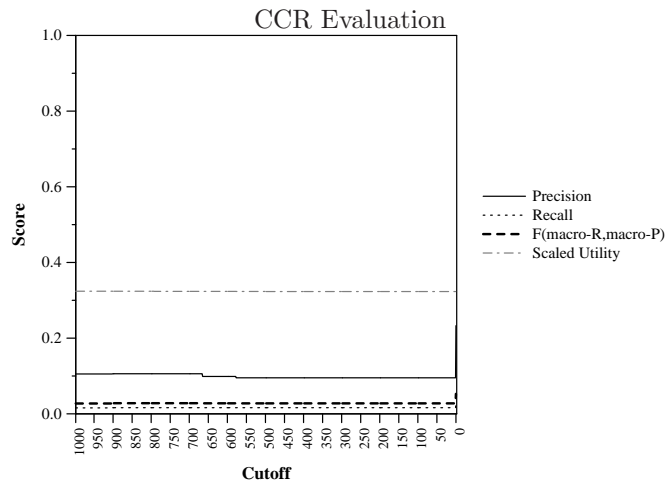

Run ID:	ssf-13
Task:	kba-ssf-2014
Run Type:	automatic
Corpus:	kba-streamcorpus-2014-v0.3.0

Score at Cutoff (averaged over topics)

Difference from median max F per topic