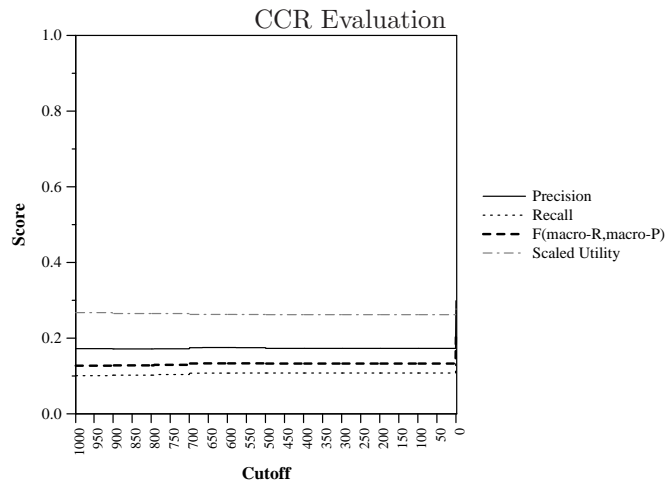

Run ID:	ssf-12
Task:	kba-ssf-2014
Run Type:	automatic
Corpus:	kba-streamcorpus-2014-v0.3.0

Score at Cutoff (averaged over topics)