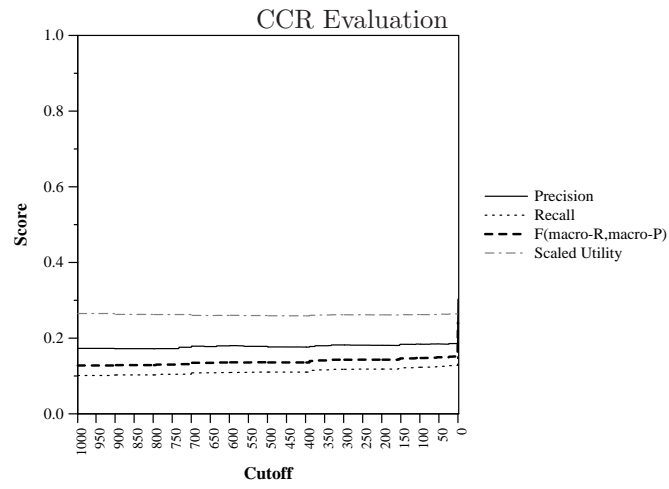

Run ID:	ssf-11
Task:	kba-ssf-2014
Run Type:	automatic
Corpus:	kba-streamcorpus-2014-v0.3.0

Score at Cutoff (averaged over topics)