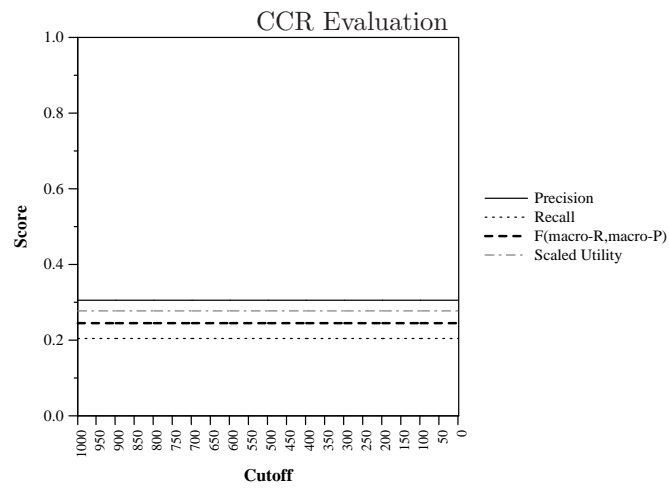

Run ID:	ssf-1
Task:	kba-ssf-2014
Run Type:	automatic
Corpus:	kba-streamcorpus-2014-v0.3.0

Score at Cutoff (averaged over topics)

Difference from median max F per topic