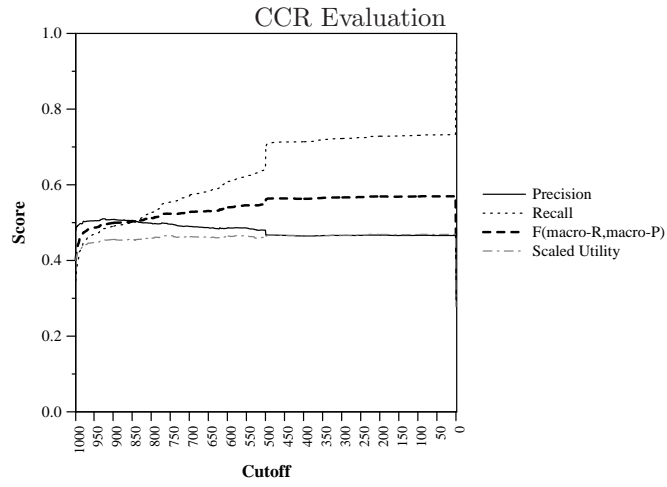

Run ID:	TR-Pattern-All
Task:	kba-ccr-2014
Run Type:	automatic
Corpus:	kba-streamcorpus-2014-v0.3.0.filtered

Score at Cutoff (averaged over topics)

Difference from median max F per topic