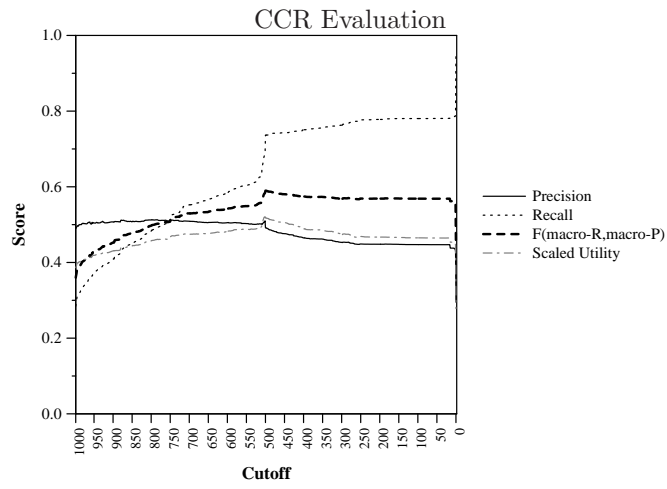

Run ID:	TR-PC-GA-3
Task:	kba-ccr-2014
Run Type:	automatic
Corpus:	kba-streamcorpus-2014-v0.3.0.filtered

Score at Cutoff (averaged over topics)

Difference from median max F per topic