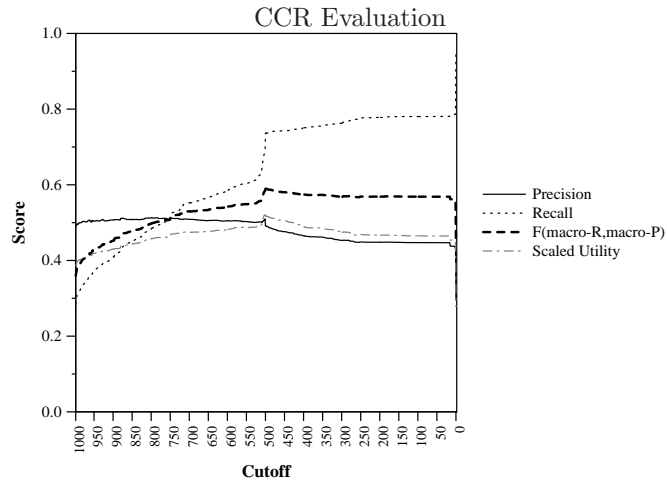

Run ID:	TR-PC-GA-1
Task:	kba-ccr-2014
Run Type:	automatic
Corpus:	kba-streamcorpus-2014-v0.3.0.filtered

Score at Cutoff (averaged over topics)

Difference from median max F per topic