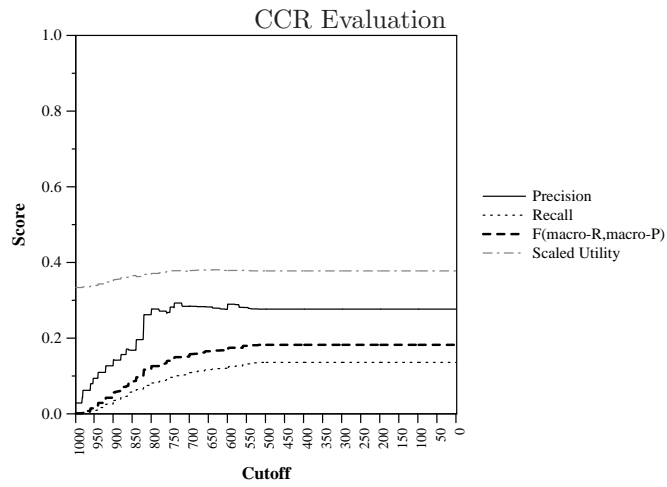

Run ID:	AF-US-VOE
Task:	kba-ccr-2014
Run Type:	automatic
Corpus:	kba-streamcorpus-2014-v0.3.0-kba-filtered

Score at Cutoff (averaged over topics)

Difference from median max F per topic