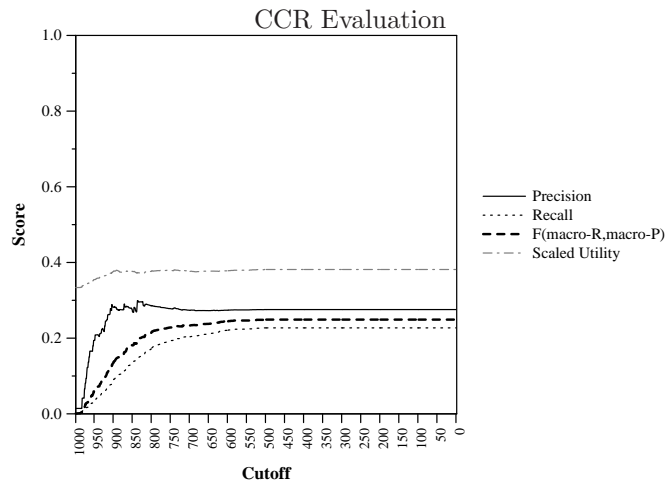

Run ID:	AF-US-TSE
Task:	kba-ccr-2014
Run Type:	automatic
Corpus:	kba-streamcorpus-2014-v0.3.0-kba-filtered

Score at Cutoff (averaged over topics)

Difference from median max F per topic