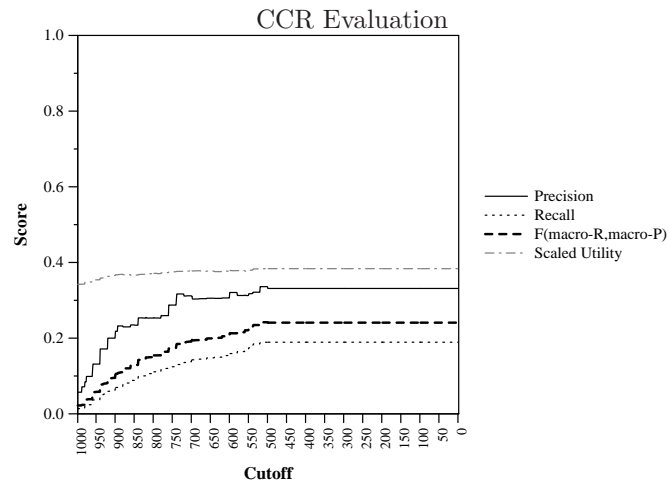

Run ID:	AF-UD-VOE
Task:	kba-ccr-2014
Run Type:	automatic
Corpus:	kba-streamcorpus-2014-v0.3.0-kba-filtered

Score at Cutoff (averaged over topics)

Difference from median max F per topic