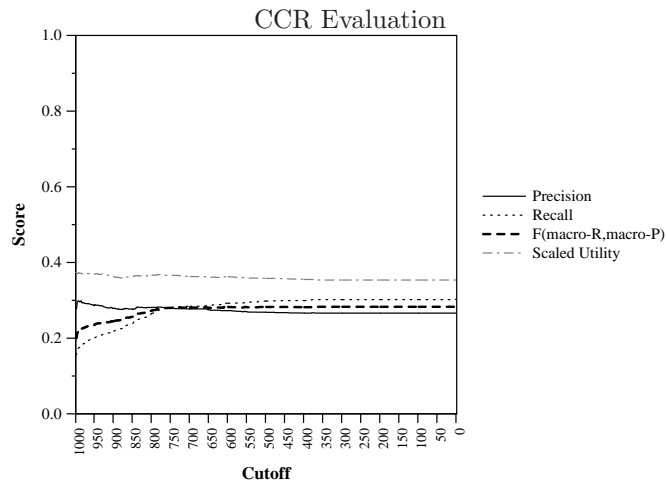

Run ID:	AF-UD-MCE
Task:	kba-ccr-2014
Run Type:	automatic
Corpus:	kba-streamcorpus-2014-v0.3.0-kba-filtered

Score at Cutoff (averaged over topics)

Difference from median max F per topic