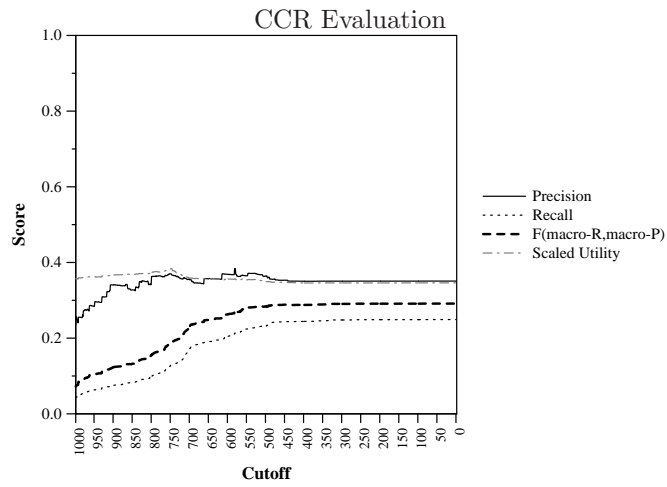

Run ID:	AF-NU-MCE
Task:	kba-ccr-2014
Run Type:	automatic
Corpus:	kba-streamcorpus-2014-v0.3.0-kba-filtered

Score at Cutoff (averaged over topics)

Difference from median max F per topic