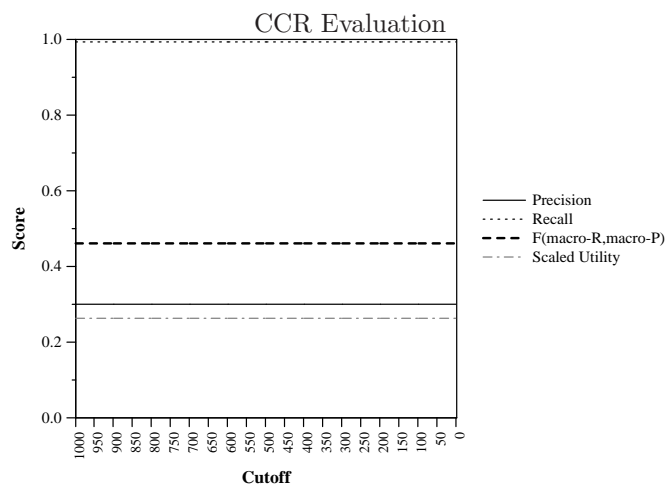

Run ID:	exact-match
Task:	kba-ccr-2014
Run Type:	automatic
Corpus:	kba-streamcorpus-2014-v0.3.0-kba-filtered

Score at Cutoff (averaged over topics)

Difference from median max F per topic