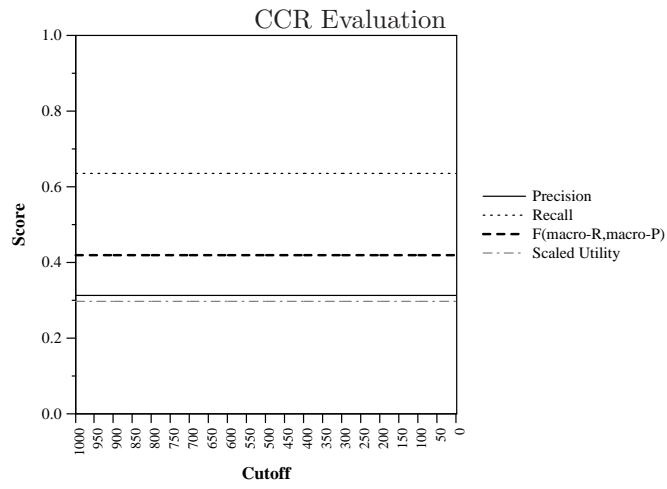

Run ID:	ccr-08
Task:	kba-ccr-2014
Run Type:	automatic
Corpus:	kba-streamcorpus-2014-v0.3.0-kba-filtered

Score at Cutoff (averaged over topics)

Difference from median max F per topic