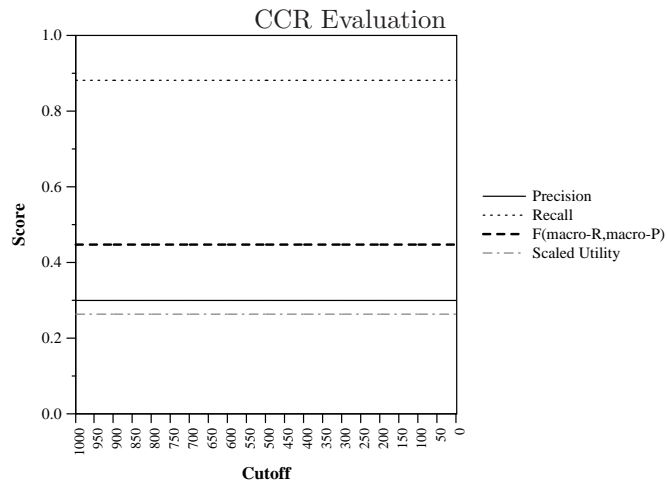

Run ID:	ccr-03
Task:	kba-ccr-2014
Run Type:	automatic
Corpus:	kba-streamcorpus-2014-v0.3.0-kba-filtered

Score at Cutoff (averaged over topics)