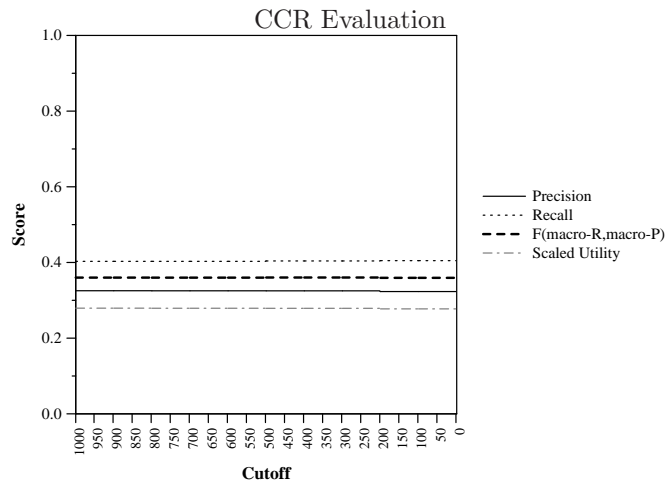

Run ID:	ssf2
Task:	kba-ssf-2014
Run Type:	automatic
Corpus:	kba-streamcorpus-2014-v0.3.0-kba-filtered

Score at Cutoff (averaged over topics)

Difference from median max F per topic