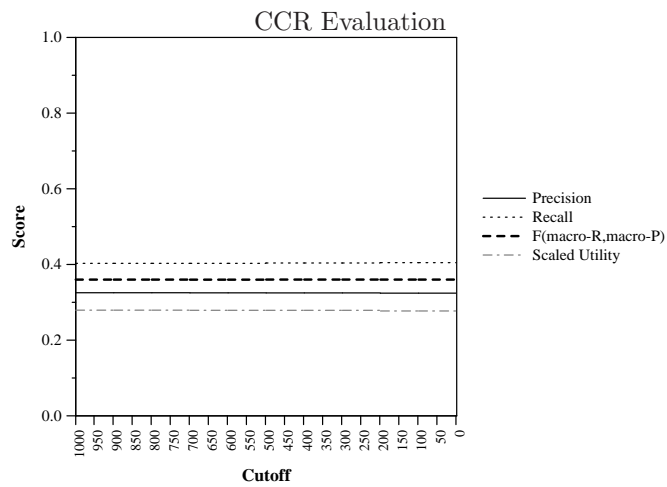

Run ID:	ssf1
Task:	kba-ssf-2014
Run Type:	automatic
Corpus:	kba-streamcorpus-2014-v0.3.0-kba-filtered

Score at Cutoff (averaged over topics)

Difference from median max F per topic