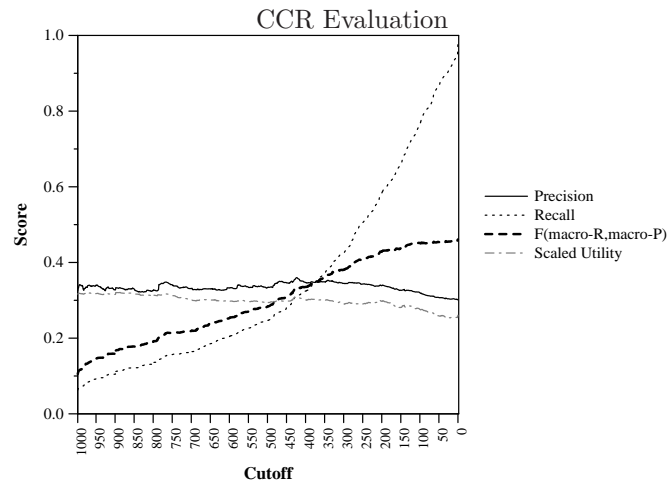

Run ID:	profile
Task:	kba-ccr-2014
Run Type:	automatic
Corpus:	kba-streamcorpus-2014-v0.3.0-kba-filtered

Score at Cutoff (averaged over topics)

Difference from median max F per topic