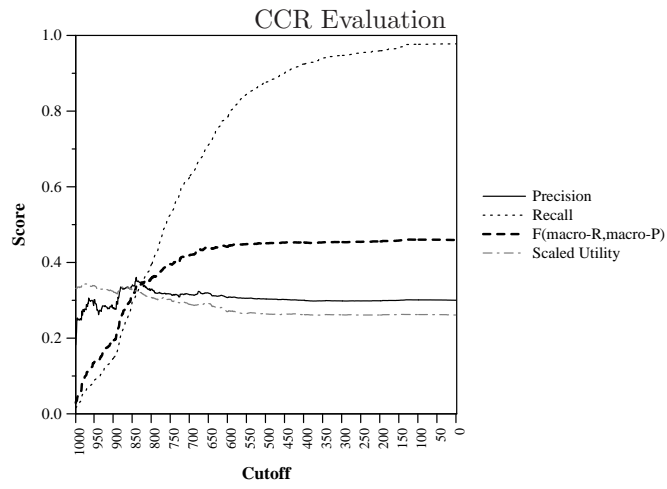

Run ID:	GlobalRank
Task:	kba-ccr-2014
Run Type:	automatic
Corpus:	kba-streamcorpus-2014-v0.3.0-kba-filtered

Score at Cutoff (averaged over topics)

Difference from median max F per topic