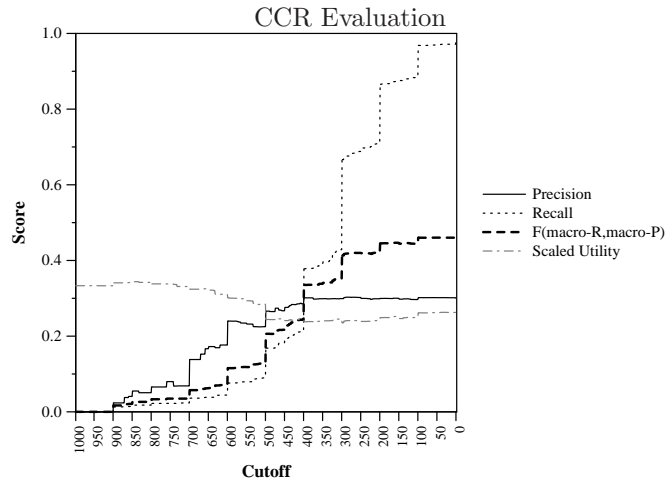

Run ID:	GlobalClassV
Task:	kba-ccr-2014
Run Type:	automatic
Corpus:	kba-streamcorpus-2014-v0.3.0-kba-filtered

Score at Cutoff (averaged over topics)

Difference from median max F per topic