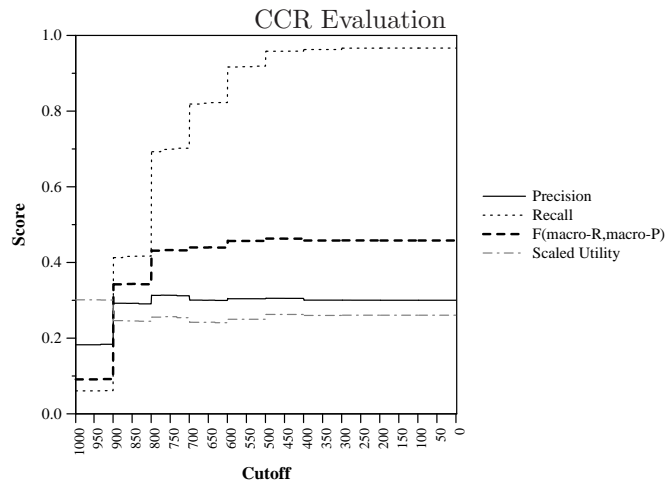

Run ID:	GlobalClassU
Task:	kba-ccr-2014
Run Type:	automatic
Corpus:	kba-streamcorpus-2014-v0.3.0-kba-filtered

Score at Cutoff (averaged over topics)

Difference from median max F per topic