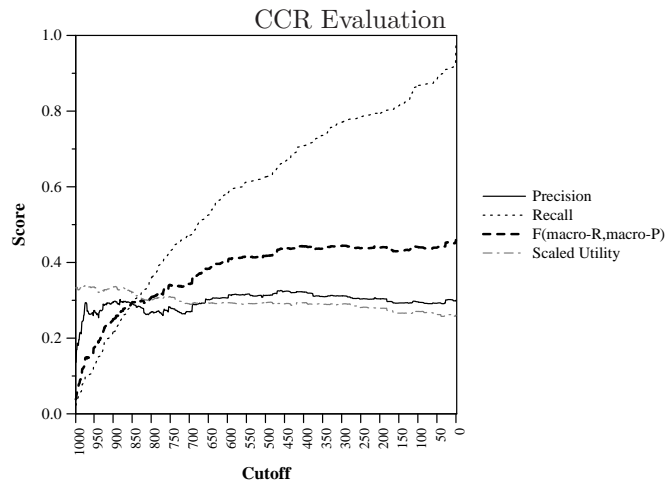

Run ID:	BinaryRank
Task:	kba-ccr-2014
Run Type:	automatic
Corpus:	kba-streamcorpus-2014-v0.3.0-kba-filtered

Score at Cutoff (averaged over topics)

Difference from median max F per topic