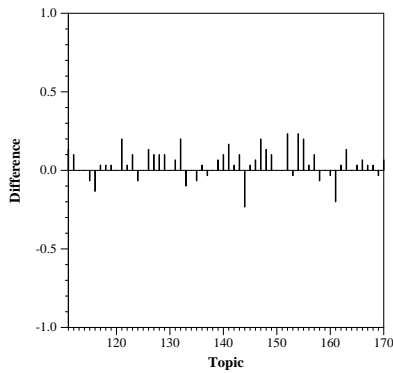

Summary Statistics	
Run ID:	QCRI2
Task :	adhoc
Run type:	automatic
Follows realtime constraints?	yes
Uses other external resources?	no
Uses documents linked from tweets?	no
Number of Topics:	60
Total number of documents over all topics	
Retrieved:	60000
Relevant:	9011
Relevant retrieved:	5607
Mean average precision:	0.3001
R-precision:	0.3441

Recall-Precision Curve

Difference from median P@30 per topic

Difference from median average precision per topic