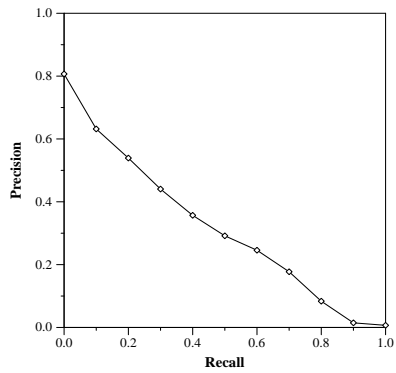

Summary Statistics	
Run ID:	QCRI2
Task :	adhoc
Run type:	automatic
Follows realtime constraints?	yes
Uses other external resources?	no
Uses documents linked from tweets?	no
Number of Topics:	60
Total number of documents over all topics	
Retrieved:	60000
Relevant:	9011
Relevant retrieved:	5607
Mean average precision:	0.3001
R-precision:	0.3441

Recall-Precision Curve

Difference from median P@30 per topic

Difference from median average precision per topic