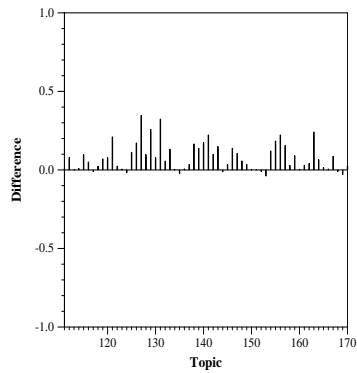

Summary Statistics	
Run ID:	QCRI2
Task :	adhoc
Run type:	automatic
Follows realtime constraints?	yes
Uses other external resources?	no
Uses documents linked from tweets?	no
Number of Topics:	60
Total number of documents over all topics	
Retrieved:	60000
Relevant:	9011
Relevant retrieved:	5607
Mean average precision:	0.3001
R-precision:	0.3441

Recall-Precision Curve

Difference from median P@30 per topic

Difference from median average precision per topic