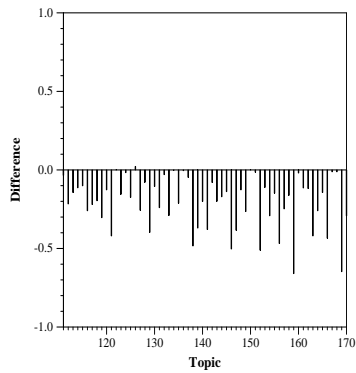

Summary Statistics	
Run ID:	ILPSI2rB
Task :	adhoc
Run type:	automatic
Follows realtime constraints?	yes
Uses other external resources?	no
Uses documents linked from tweets?	no
Number of Topics:	60
Total number of documents over all topics	
Retrieved:	59994
Relevant:	9011
Relevant retrieved:	1765
Mean average precision:	0.0131
R-precision:	0.0370

Recall-Precision Curve

Difference from median P@30 per topic

Difference from median average precision per topic