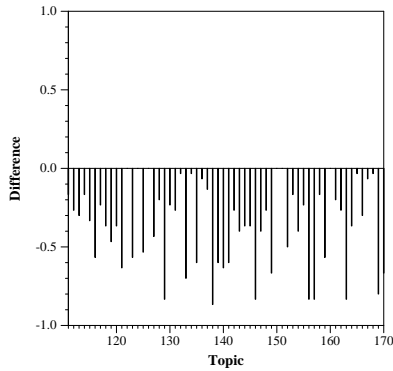

Summary Statistics	
Run ID:	ILPSI2rB
Task :	adhoc
Run type:	automatic
Follows realtime constraints?	yes
Uses other external resources?	no
Uses documents linked from tweets?	no
Number of Topics:	60
Total number of documents over all topics	
Retrieved:	59994
Relevant:	9011
Relevant retrieved:	1765
Mean average precision:	0.0131
R-precision:	0.0370

Recall-Precision Curve

Difference from median P@30 per topic

Difference from median average precision per topic