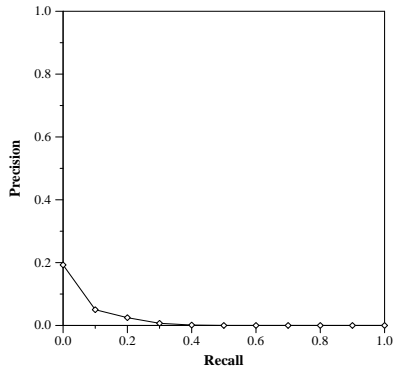

Summary Statistics	
Run ID:	ILPSI2rB
Task :	adhoc
Run type:	automatic
Follows realtime constraints?	yes
Uses other external resources?	no
Uses documents linked from tweets?	no
Number of Topics:	60
Total number of documents over all topics	
Retrieved:	59994
Relevant:	9011
Relevant retrieved:	1765
Mean average precision:	0.0131
R-precision:	0.0370

Recall-Precision Curve

Difference from median P@30 per topic

Difference from median average precision per topic