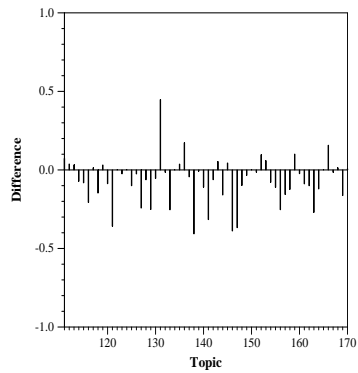

Summary Statistics	
Run ID:	ILPSdf
Task :	adhoc
Run type:	automatic
Follows realtime constraints?	yes
Uses other external resources?	yes
Uses documents linked from tweets?	no
Number of Topics:	60
Total number of documents over all topics	
Retrieved:	4325
Relevant:	9011
Relevant retrieved:	1301
Mean average precision:	0.1527
R-precision:	0.2020

Recall-Precision Curve

Difference from median P@30 per topic

Difference from median average precision per topic