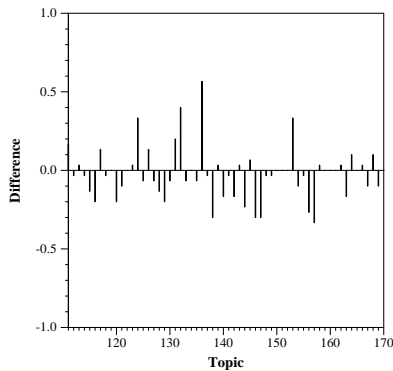

Summary Statistics	
Run ID:	ILPSdf
Task :	adhoc
Run type:	automatic
Follows realtime constraints?	yes
Uses other external resources?	yes
Uses documents linked from tweets?	no
Number of Topics:	60
Total number of documents over all topics	
Retrieved:	4325
Relevant:	9011
Relevant retrieved:	1301
Mean average precision:	0.1527
R-precision:	0.2020

Recall-Precision Curve

Difference from median P@30 per topic

Difference from median average precision per topic