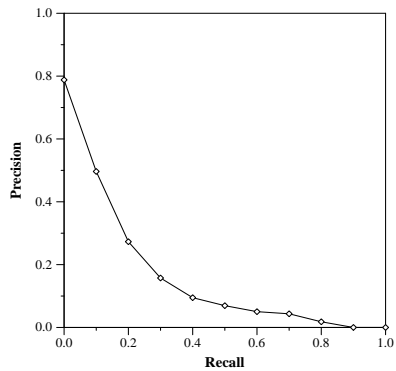

Summary Statistics	
Run ID:	ILPSdf
Task :	adhoc
Run type:	automatic
Follows realtime constraints?	yes
Uses other external resources?	yes
Uses documents linked from tweets?	no
Number of Topics:	60
Total number of documents over all topics	
Retrieved:	4325
Relevant:	9011
Relevant retrieved:	1301
Mean average precision:	0.1527
R-precision:	0.2020

Recall-Precision Curve

Difference from median P@30 per topic

Difference from median average precision per topic