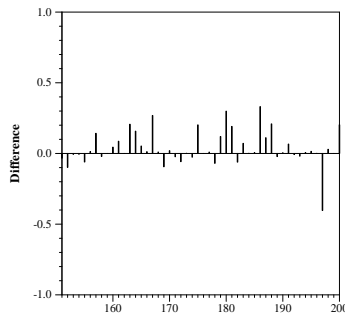

Difference from median ERR-IA@20 per topic