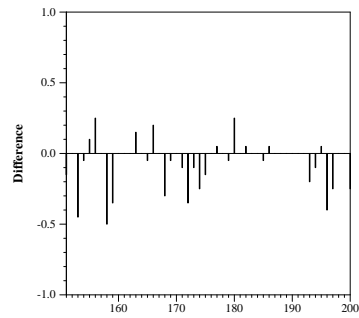

Difference from median P@20 per topic